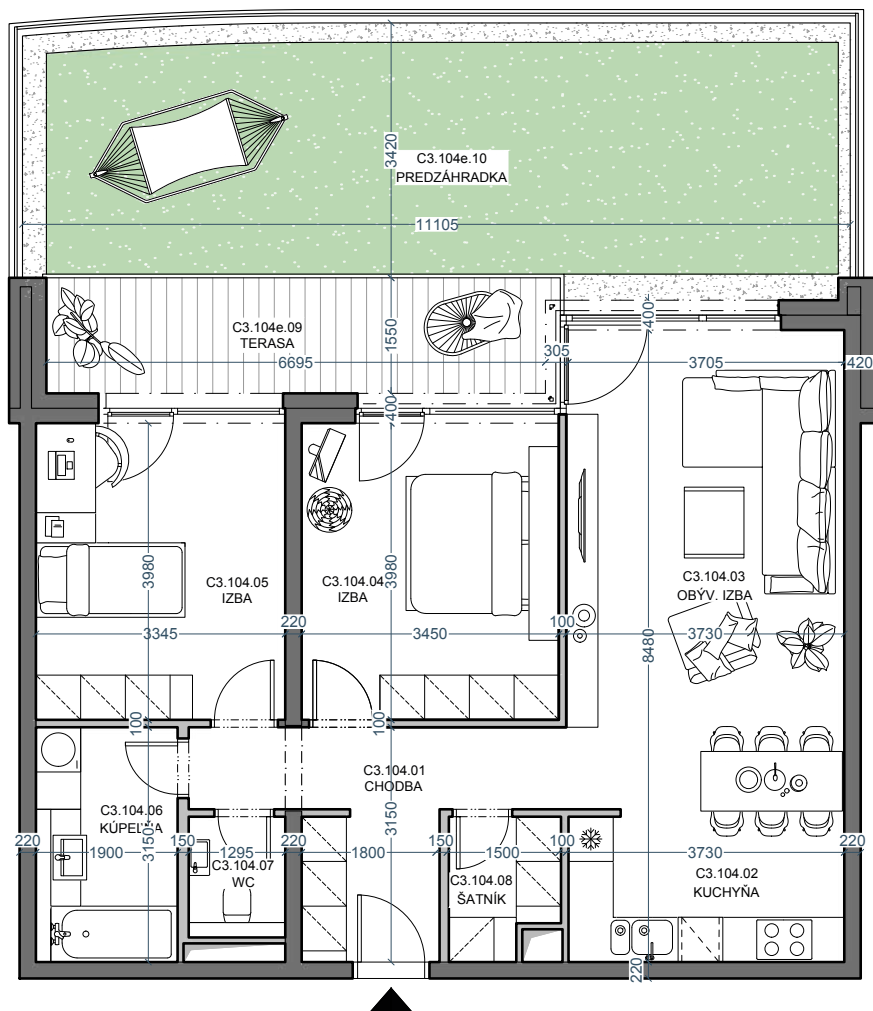

Plocha interiéru
Interior area

79,92 m²

| | | |
|------------|------------------------------|----------------------|
| C3.104e.09 | Terasa Terrace | 11,36 m ² |
| C3.104e.10 | Predzáhradka Front garden | 39,81 m ² |

Celková plocha
Total area

131,09 m²

Byt
Flat

C3.104

Počet izieb
Rooms

3+kk

Podlažie
Floor

1

| | | |
|-----------|------------------------------|----------------------|
| C3.104.1 | Chodba Hall | 9,70 m ² |
| C3.104.2 | Kuchyňa Kitchen | 11,62 m ² |
| C3.104.3 | Obývacia izba Living room | 20,23 m ² |
| C3.104.04 | Izba Room | 14,05 m ² |
| C3.104.05 | Izba Room | 13,61 m ² |
| C3.104.06 | Kúpeľňa Bathroom | 5,99 m ² |
| C3.104.07 | WC Toilet | 2,10 m ² |
| C3.104.08 | Šatník Closet | 2,62 m ² |

Plocha interiéru
Interior area **79,92 m²**

C3.104e.09 Terasa
Terrace **11,36 m²**

C3.104e.10 Predzáhradka
Front garden **39,81 m²**

Celková plocha
Total area **131,09 m²**